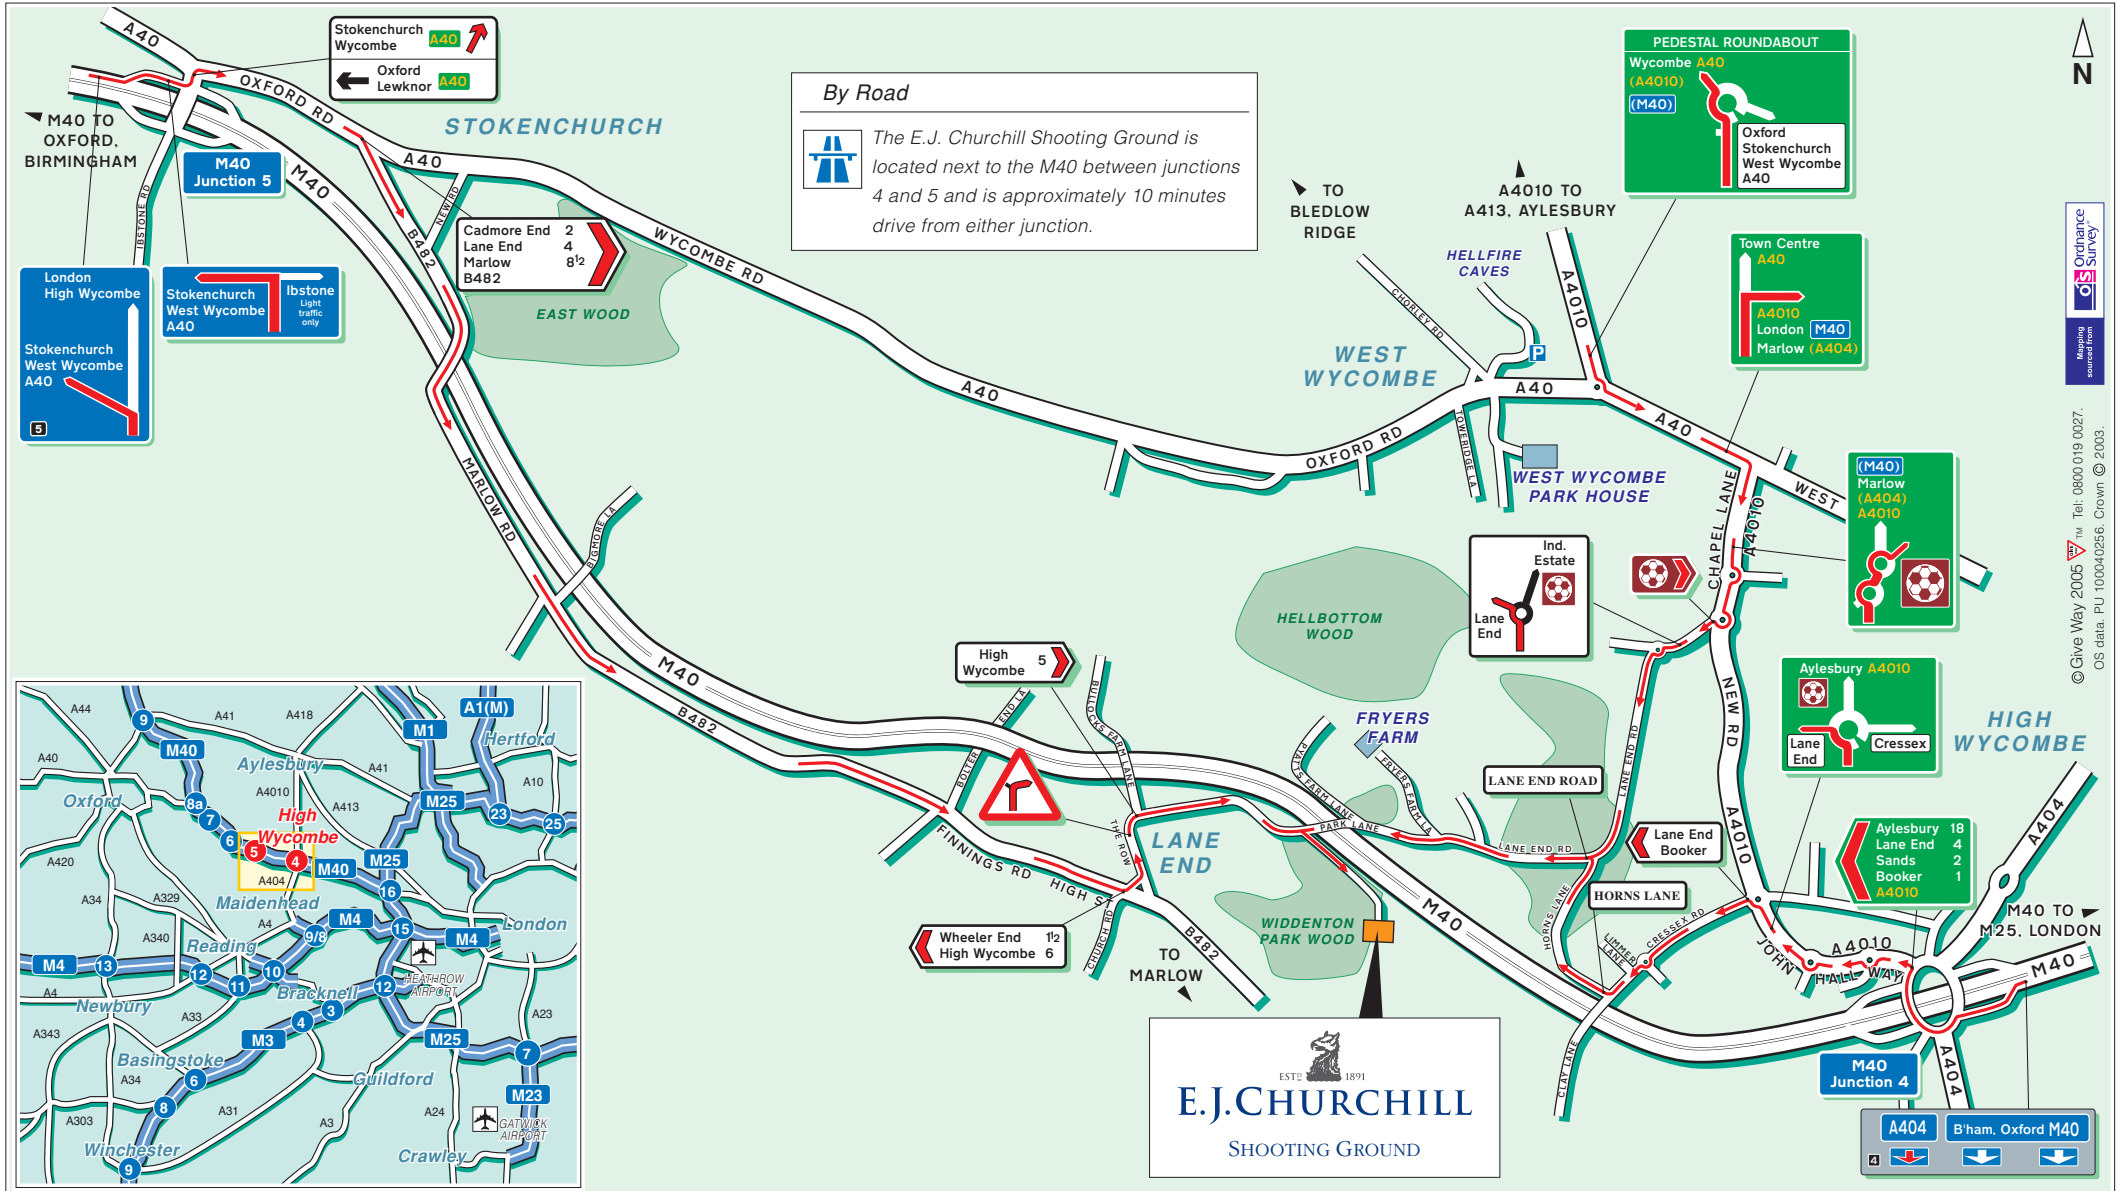

Public Transport

By Rail, High Wycombe Station.
 Approximately 15 minutes taxi ride away.
 For information on train operators and times phone
 National Rail Enquiries on 0845 7484950.

By Air, Heathrow Airport.
 Approximately 30 minutes drive away.

Ordnance Survey
 Mapping sourced from

© Give Way 2005. Tel: 0800 019 0027.
 OS data. PU 100040256. Crown © 2003.