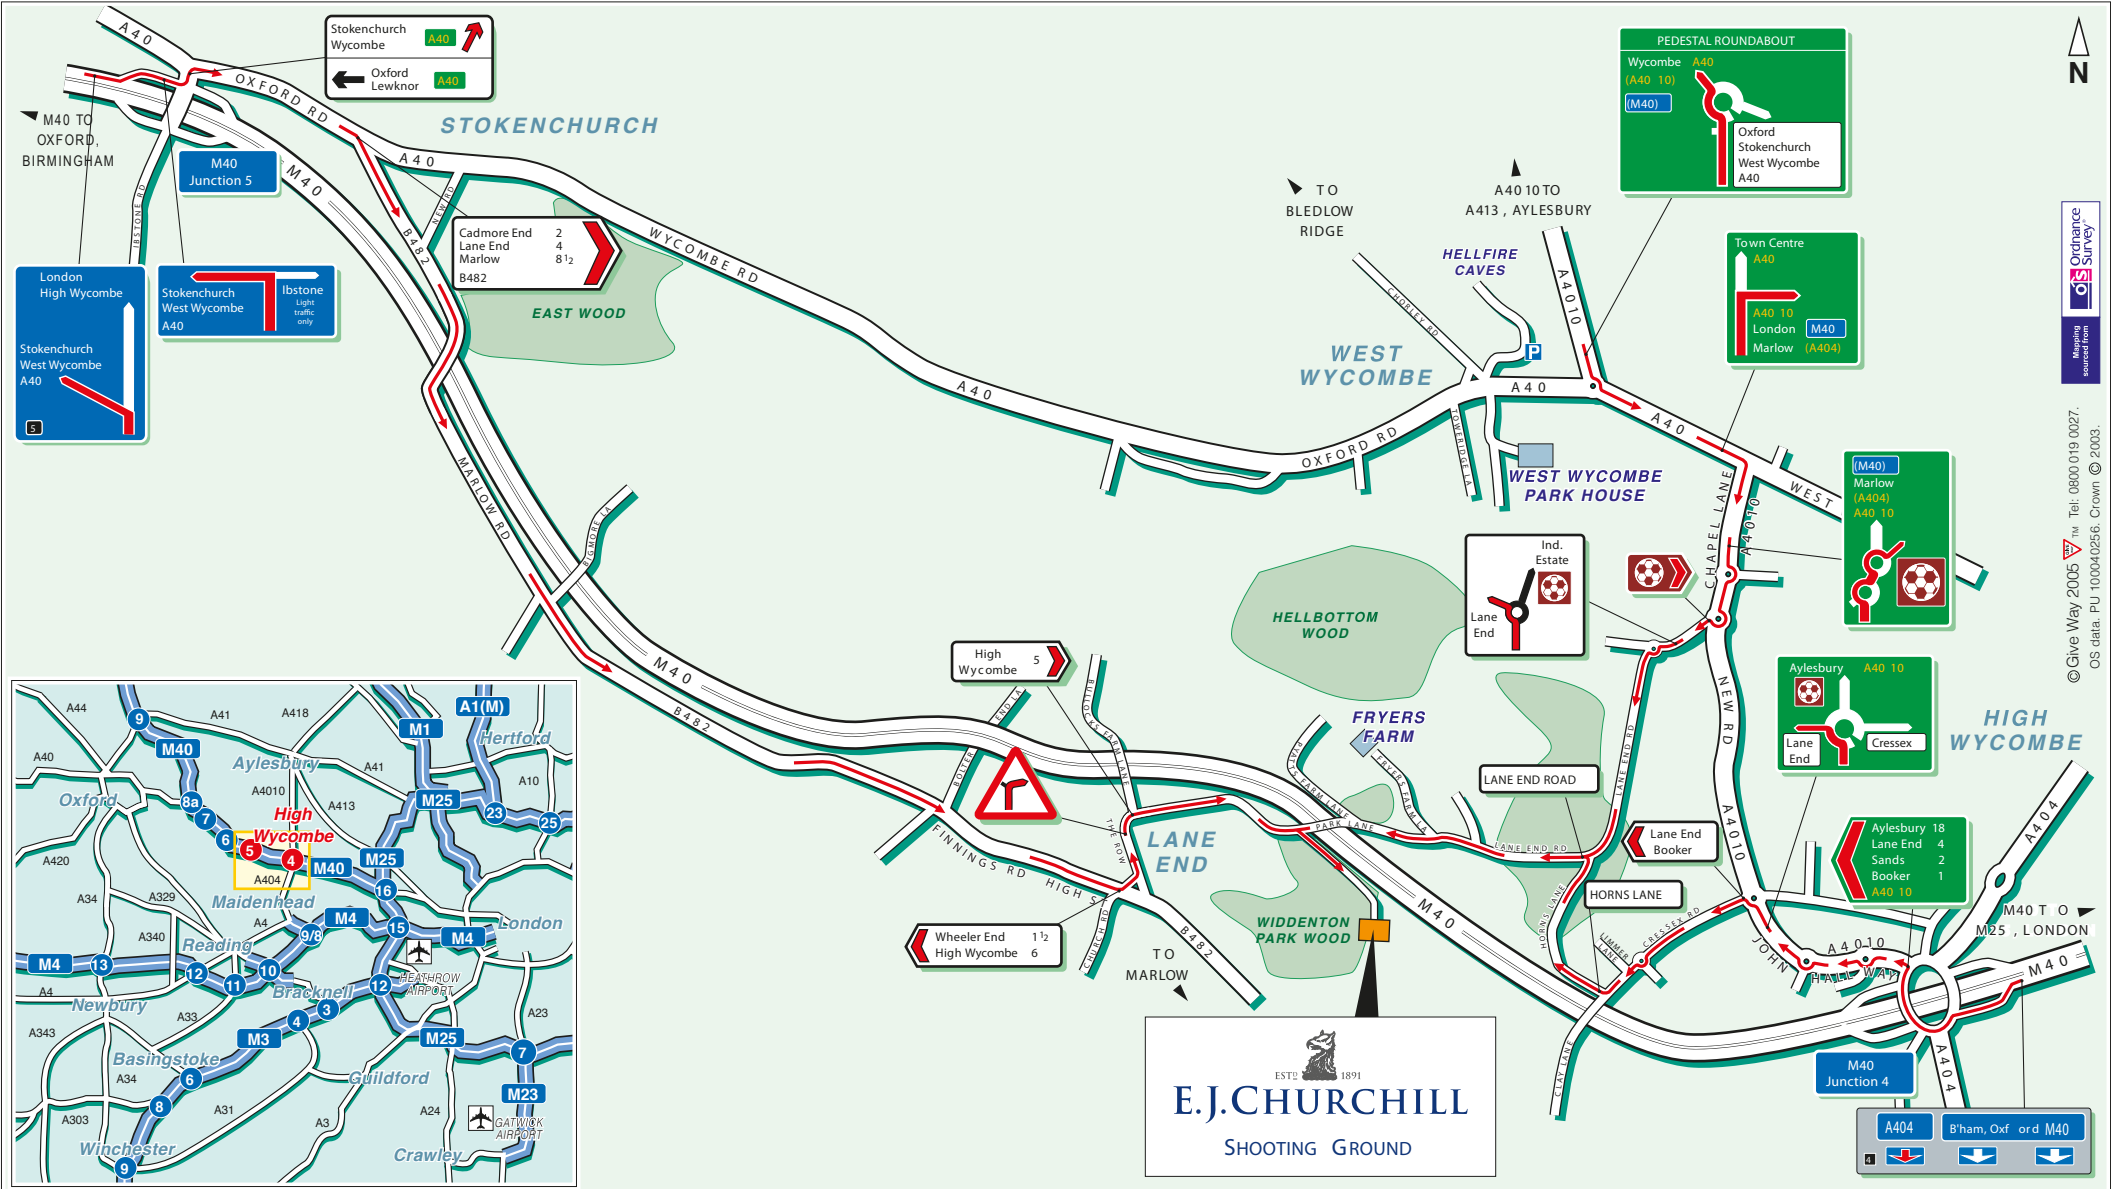

**How to reach us:**

**By Road. \*IMPORTANT NOTE FOR SAT NAV users: please enter the full address for accurate directions.**

The E.J. Churchill Shooting Ground is located next to the M40 between junctions 4 and 5 and is approximately 10 minutes drive from either junction.

**By Rail, High Wycombe Station.**

Approximately 15 minutes taxi ride away.

For information on train operators and times phone National Rail Enquiries on 0845 7484950.

**By Air, Heathrow Airport.**

Approximately 30 minutes drive away.

ESTD 1891  
**E.J. CHURCHILL**  
 SHOOTING GROUND

Ordnance Survey  
 Mapping sourced from

© Give Way 2005 Tel: 0800 019 0027.  
 OS data. PU 100040256. Crown © 2003.